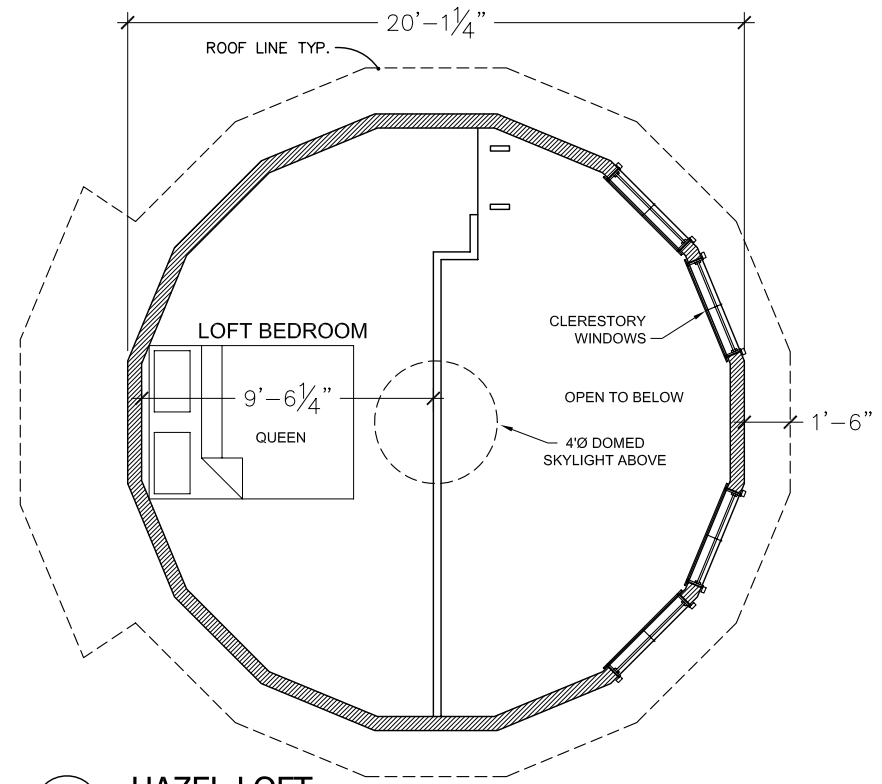

**1 HAZEL CABIN**  
TOTAL AREA: 322sf.

**2 HAZEL LOFT**  
LOFT AREA: 161sf.

MANDALA CUSTOM HOMES INC.  
PO BOX 234  
NELSON, BRITISH COLUMBIA  
CANADA

PH 1.250.352.5582  
FAX 1.250.352.0582  
www.mandalacustomhomes.com  
Copyright © Mandala Custom Homes Inc. 2007